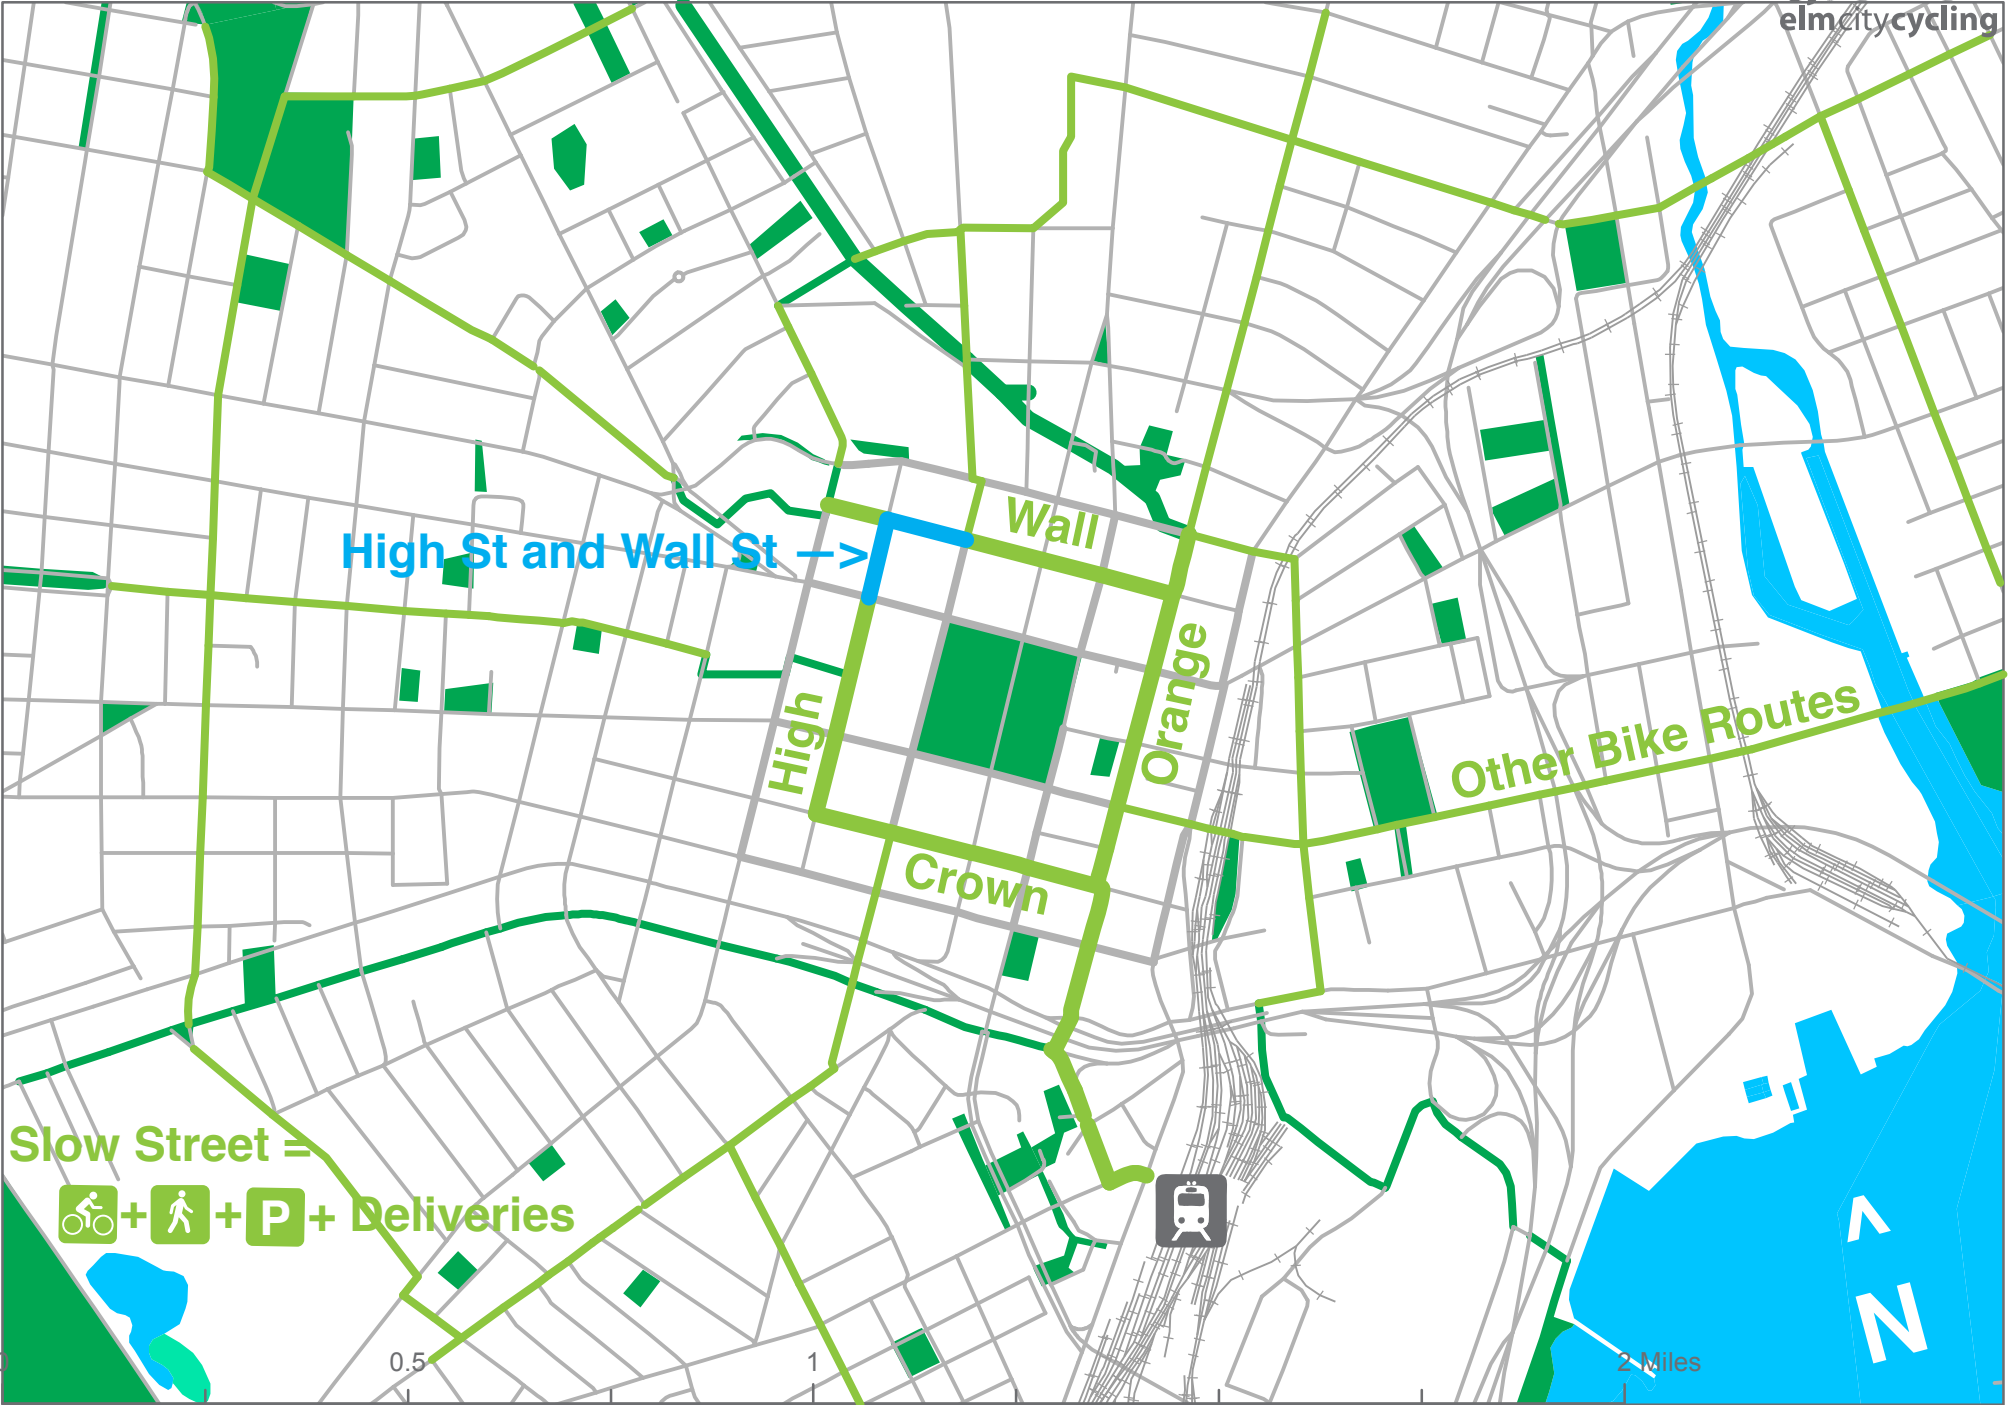

# Downtown "Slow Street" Network

High St and Wall St →

Wall

High

Orange

Crown

Other Bike Routes

Slow Street =

+ + + Deliveries

0.5

1

2 Miles

N